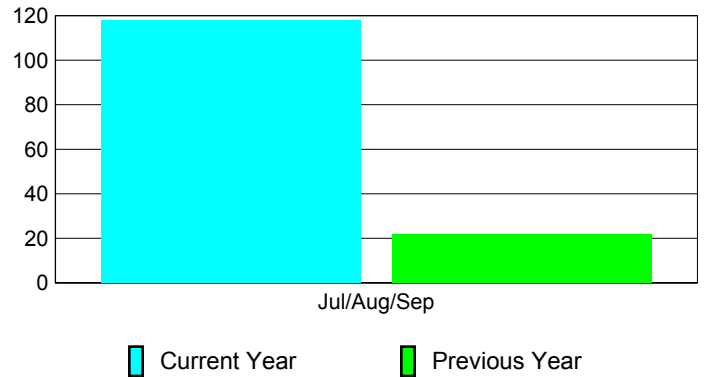

Membership Results
2010-2011

Membership
2009-2010

Month	Net Memb Goal	Actual New Memb	Actual Dropped Memb	Gain/Loss of Memb	Gain/Loss of Memb
Jul/Aug/Sep	0	133	-15	118	22
Totals	0	133	-15	118	22

Membership Results 2010-2011

Goal, New, Dropped, Gain/Loss

Comparison of Membership Gain/Loss

Current Year Compared to the Previous Year

Gender Comparison 2010-2011

■ Male ■ Female