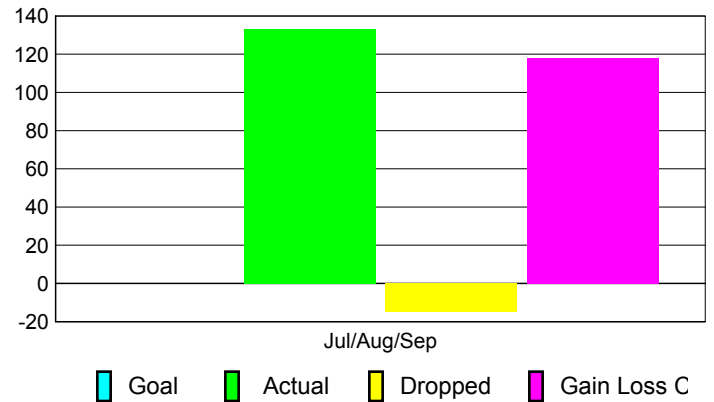

Membership Results 2010-2011

Goal, New, Dropped, Gain/Loss